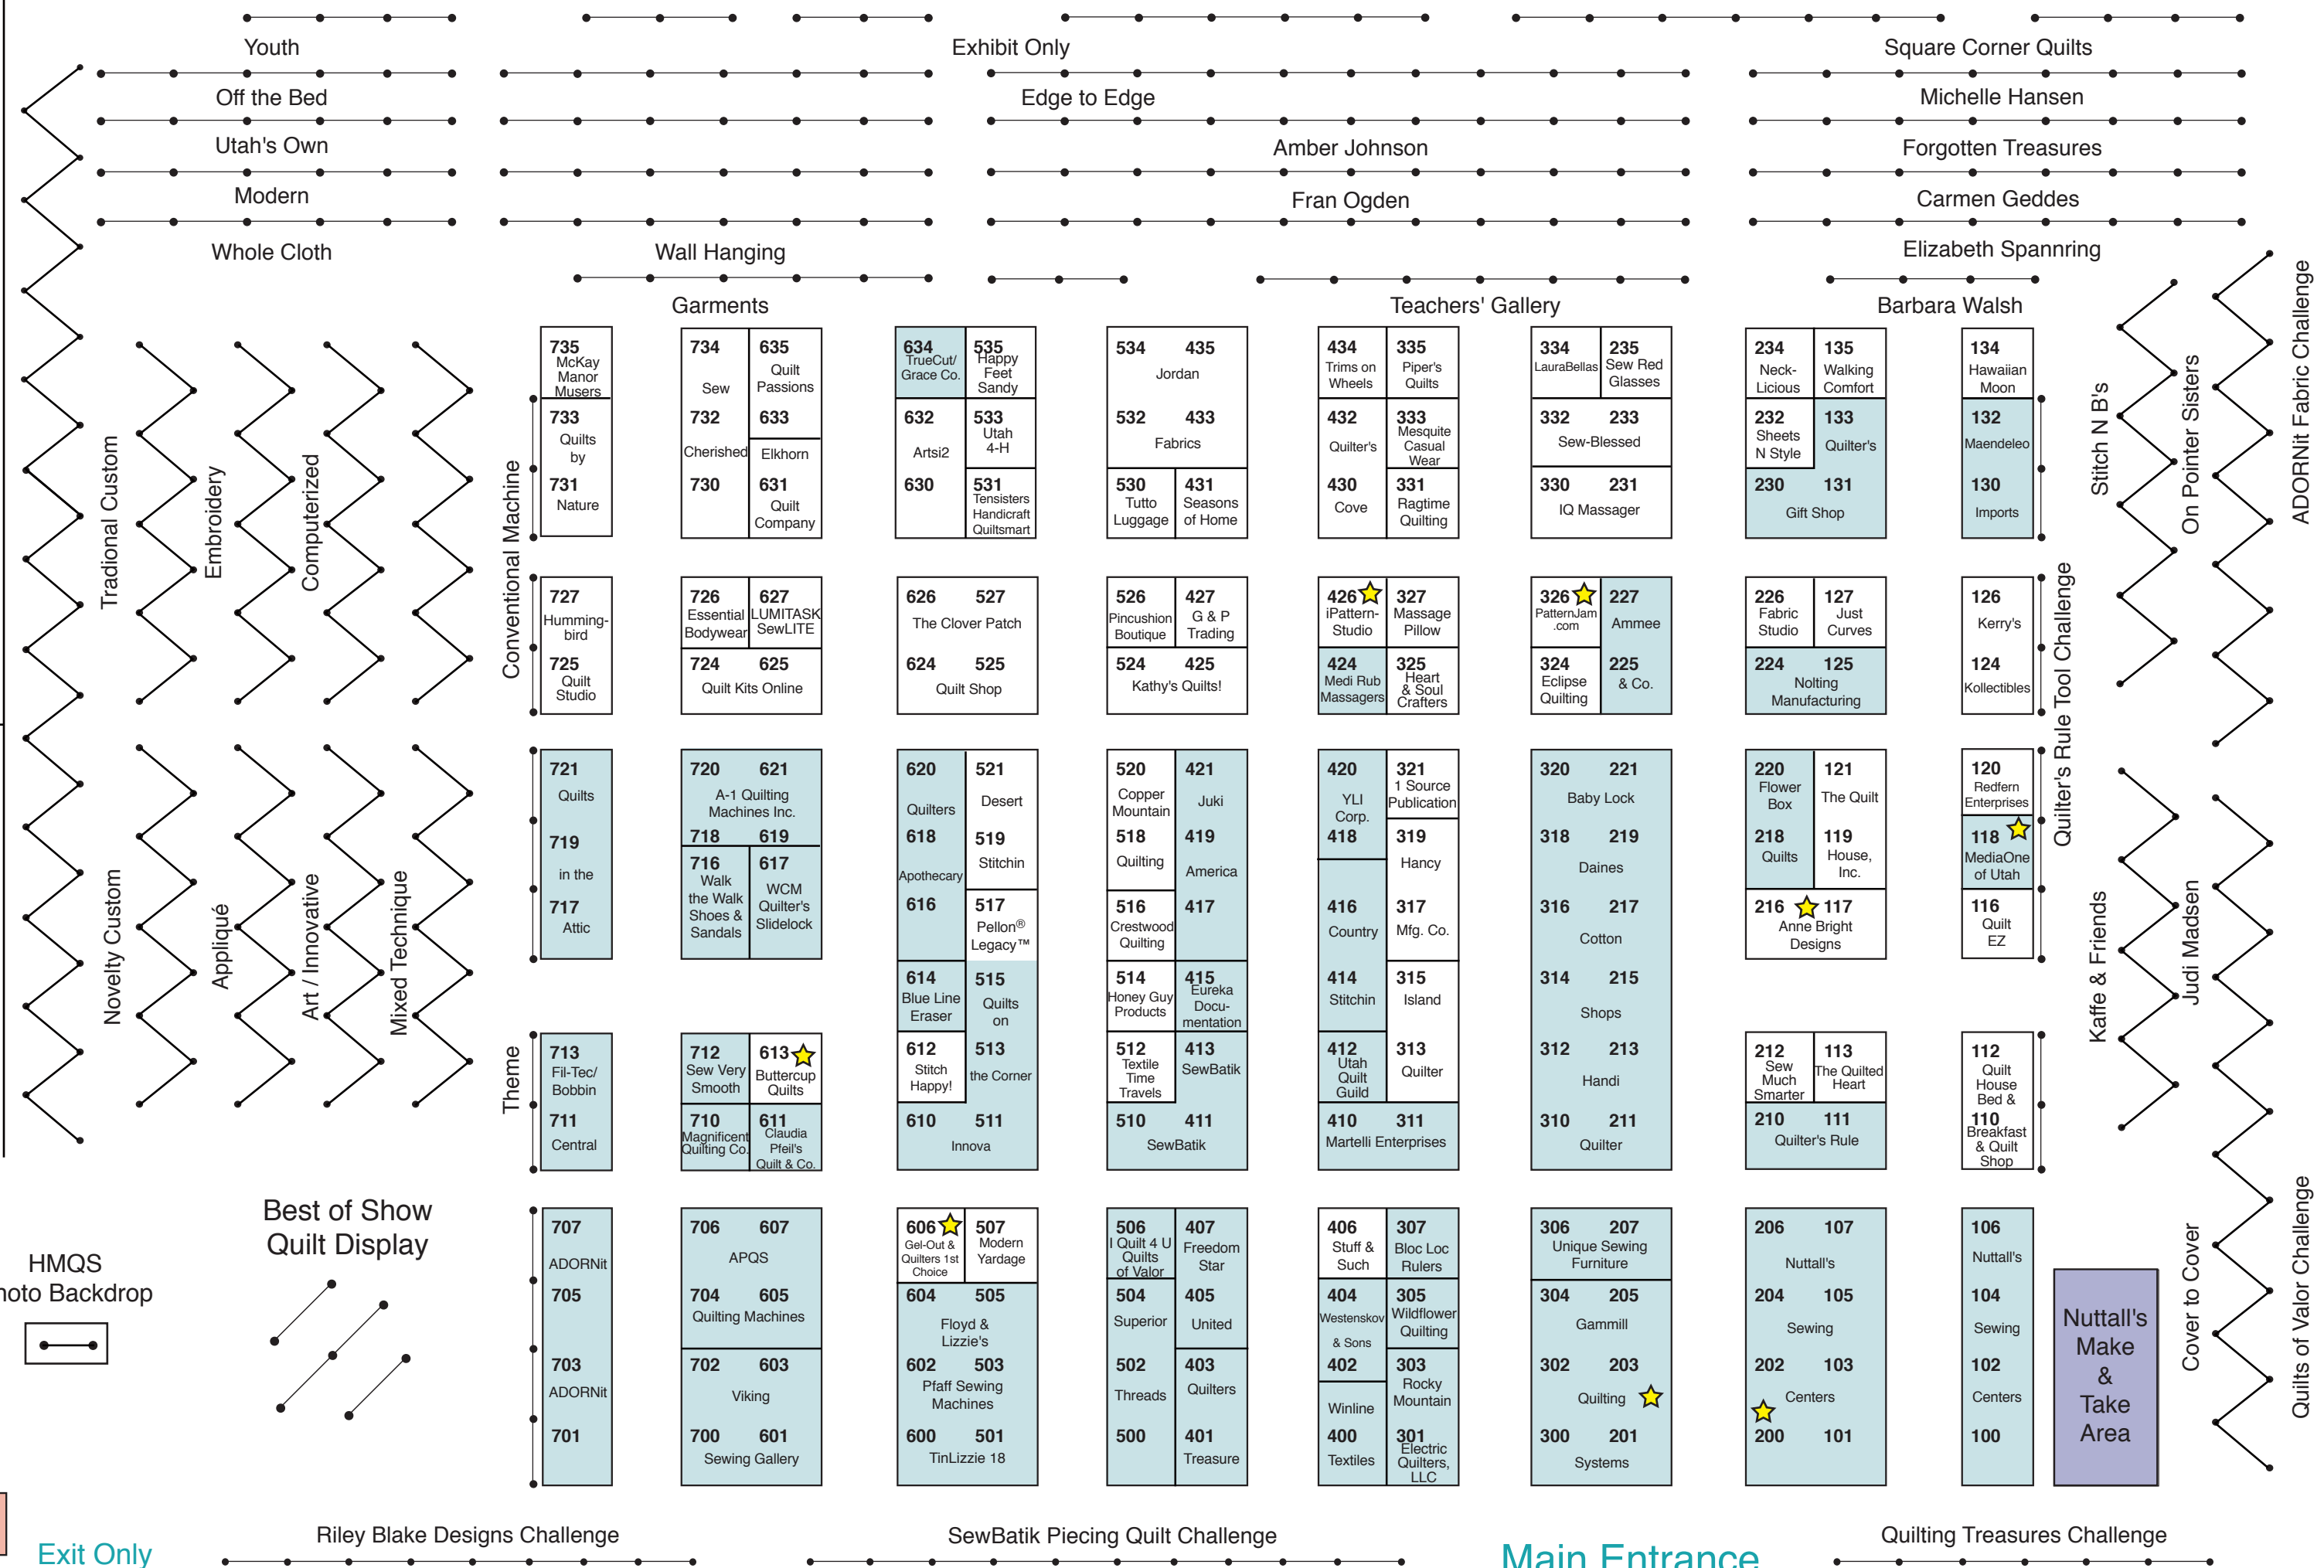

HMQS Show Floor

★ Patchwork Promenade

■ Sponsor

Handi-Quilter Main Stage

HMQS Photo Backdrop

Best of Show Quilt Display

Concessions

Exit Only at Hall 5

Riley Blake Designs Challenge

SewBatik Piecing Quilt Challenge

Main Entrance at Hall 4

Quilting Treasures Challenge

Nuttall's Make & Take Area