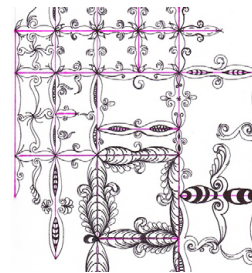

Kit includes: Handout.

Student supply list: Doodle pad, pens.

Mystical Shapes

\$55 includes kit/handout fee, Longarm, 2 hrs,
Level: Advanced, Lecture/Demo

326F Fri., May 09, 4:00 PM-6:00 PM

Whether you are a traditional or modern quilter, join Jamie as he steps into the world of Mystical Shapes. Breathe new life into your surface quilting with a new twist on the common shapes found on our quilts along with taking it to the next level with paisleys, orbs, curved cross hatching, Jacobean designs and more.

These designs will have you looking at E2E, blocks and borders in a whole new way.

Kit includes: Class handout.

Student supply list: Doodle pad and pens.

Mystical Grids

\$55 fee. Longarm, 2 hrs,
Level: Beginning, Lecture/Demo

413S Sat., May 10, 10:30 AM-12:30 PM

This class covers exciting new designs with the focus on Jamie's incredible Point-to-Point Mystical Grid Designs. You will learn a myriad of designs using these elements for your customer and personal surface quilting and apply them to edge-to-edge, customized blocks, borders and sash designs to speed up your earning potential while making your surface quilting stand above the rest.